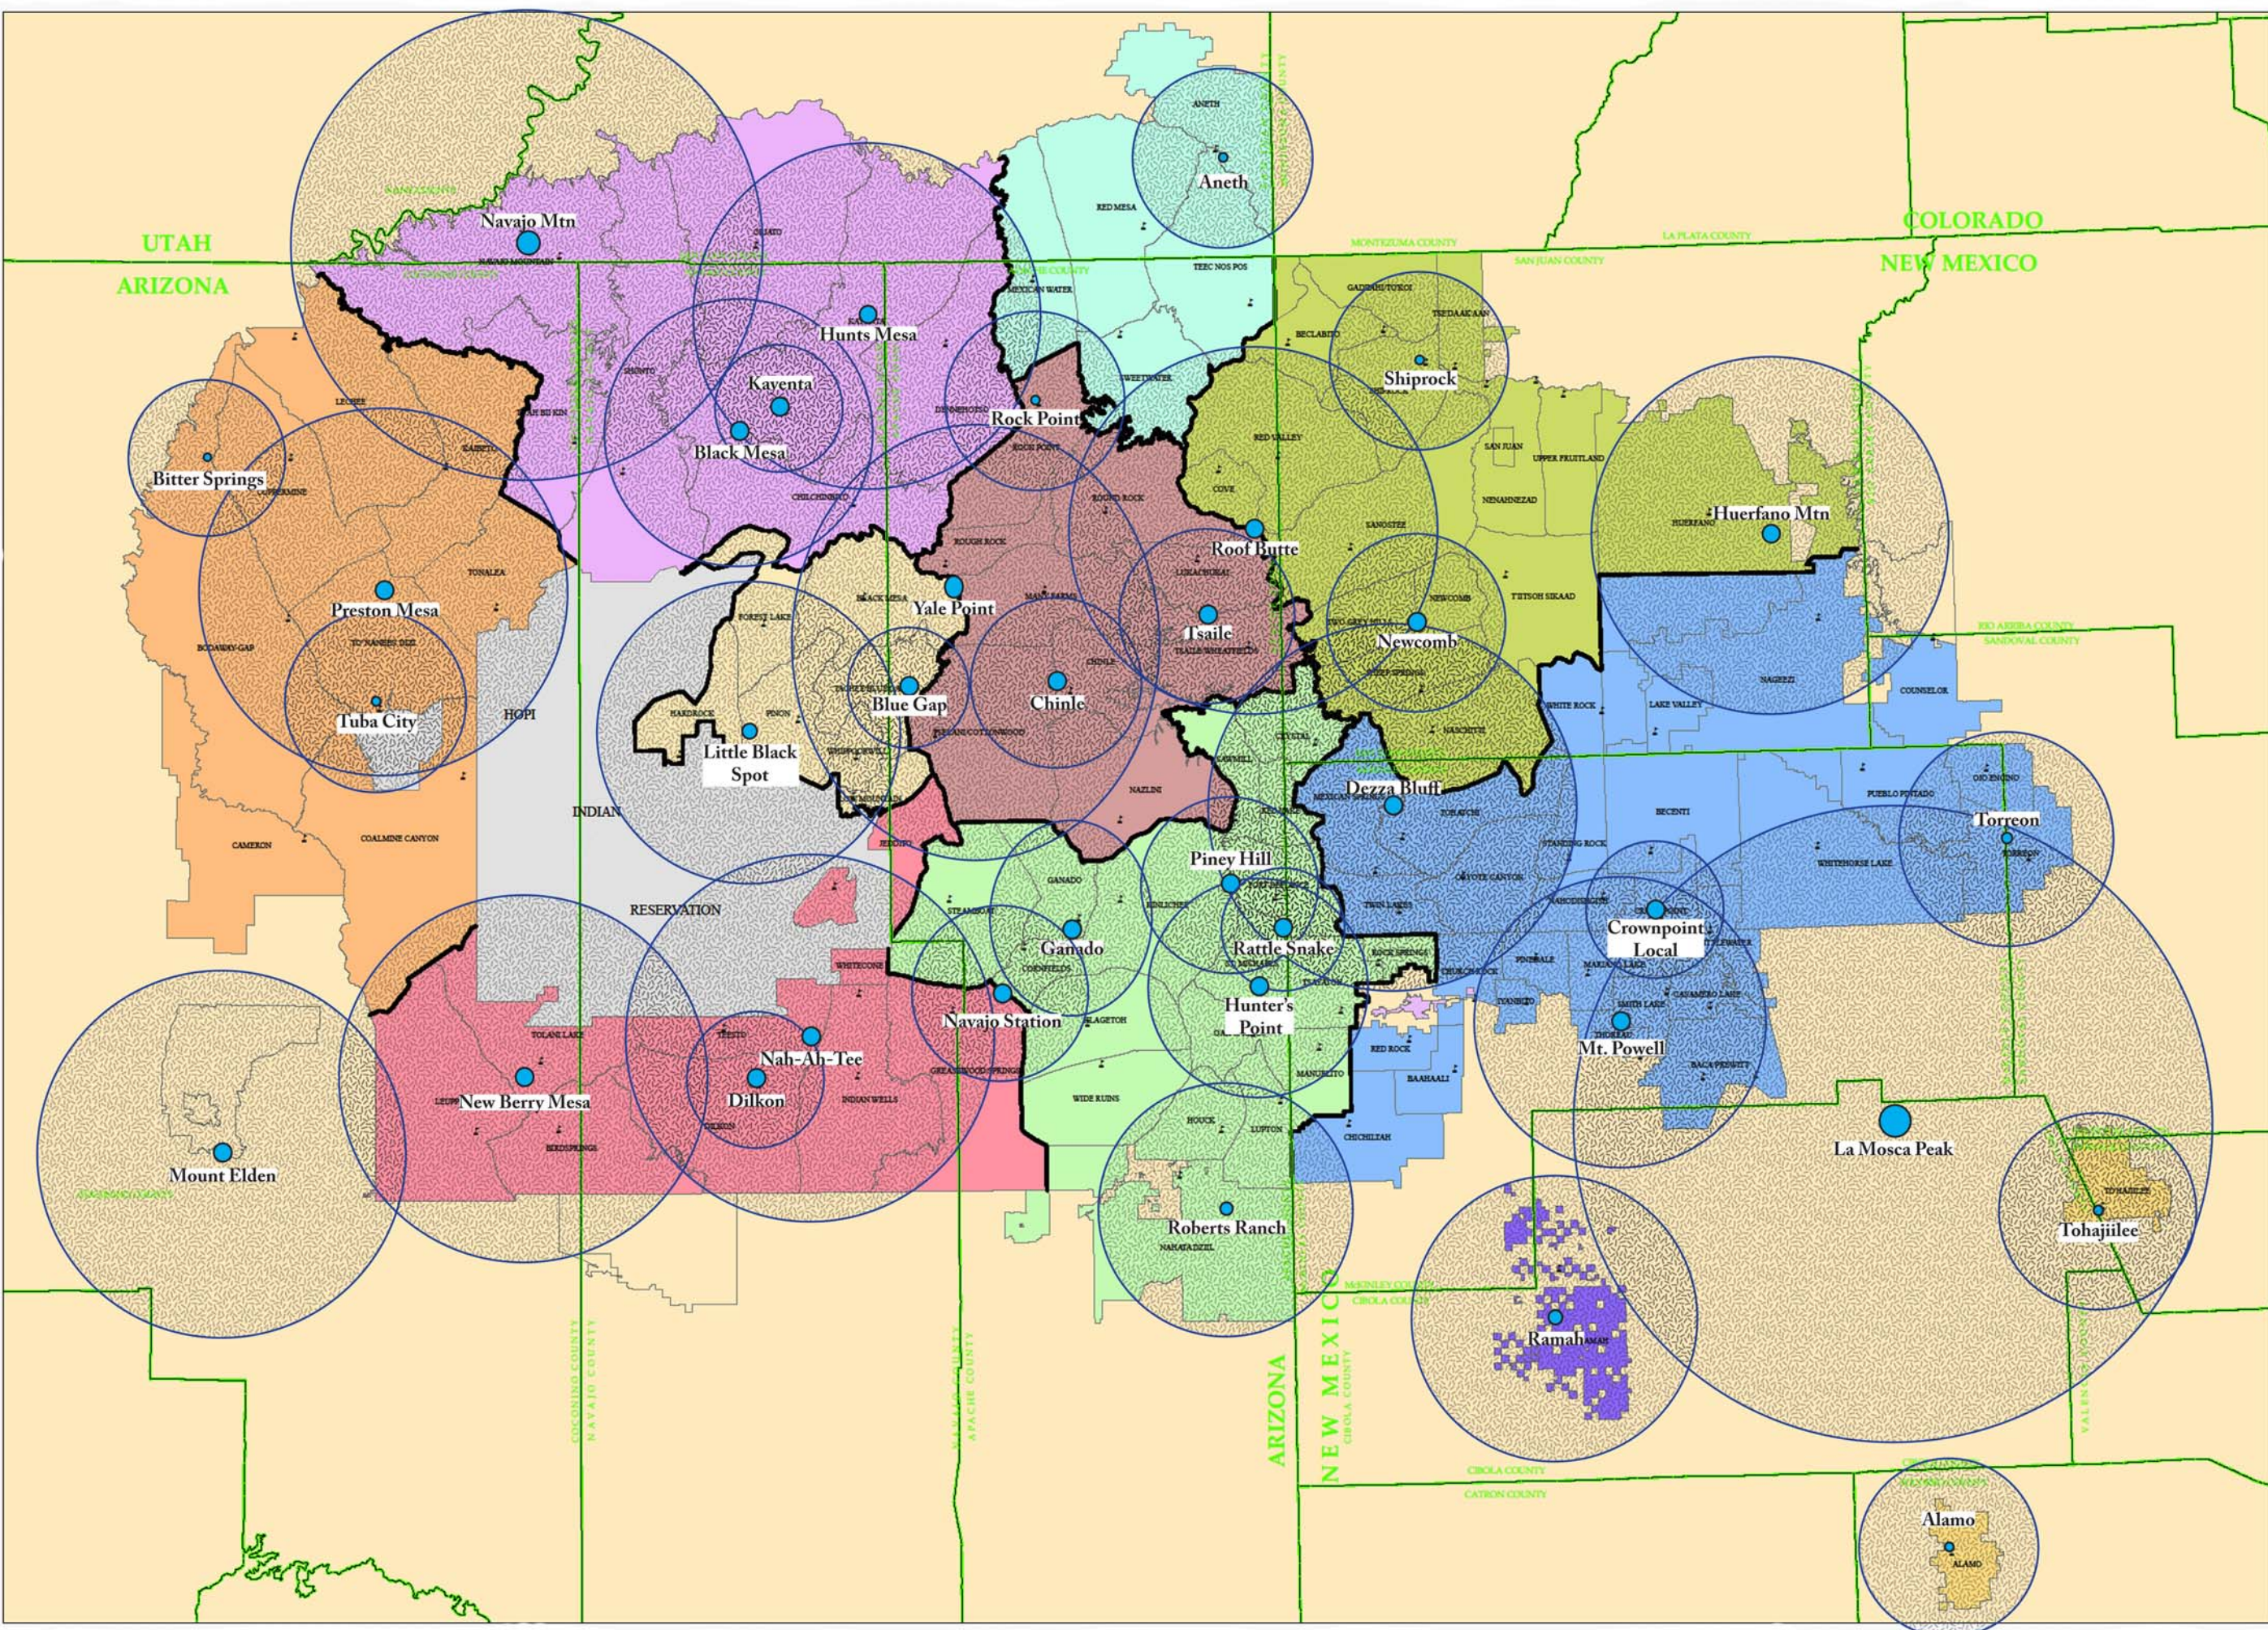

NNTU

Navajo Nation Telecommunication & Utilities Two-Way Radio Coverage

Map Legend

- Chapter House Locations
- County Boundaries
- Judicial District Boundaries
- Gallup City Limits
- Hopi Reservation
- Moenkopi
- ALAMO TOHAJILEE JUDICIAL DISTRICT
- ANETH JUDICIAL DISTRICT
- CHINLE JUDICIAL DISTRICT
- CROWNPOINT JUDICIAL DISTRICT
- DILKON JUDICIAL DISTRICT
- DZIL YIJIN JUDICIAL DISTRICT
- KAYENTA JUDICIAL DISTRICT
- RAMAH JUDICIAL DISTRICT
- SHIPROCK JUDICIAL DISTRICT
- TUBA CITY JUDICIAL DISTRICT
- WINDOW ROCK JUDICIAL DISTRICT
- RADIO SIGNAL COVERAGE